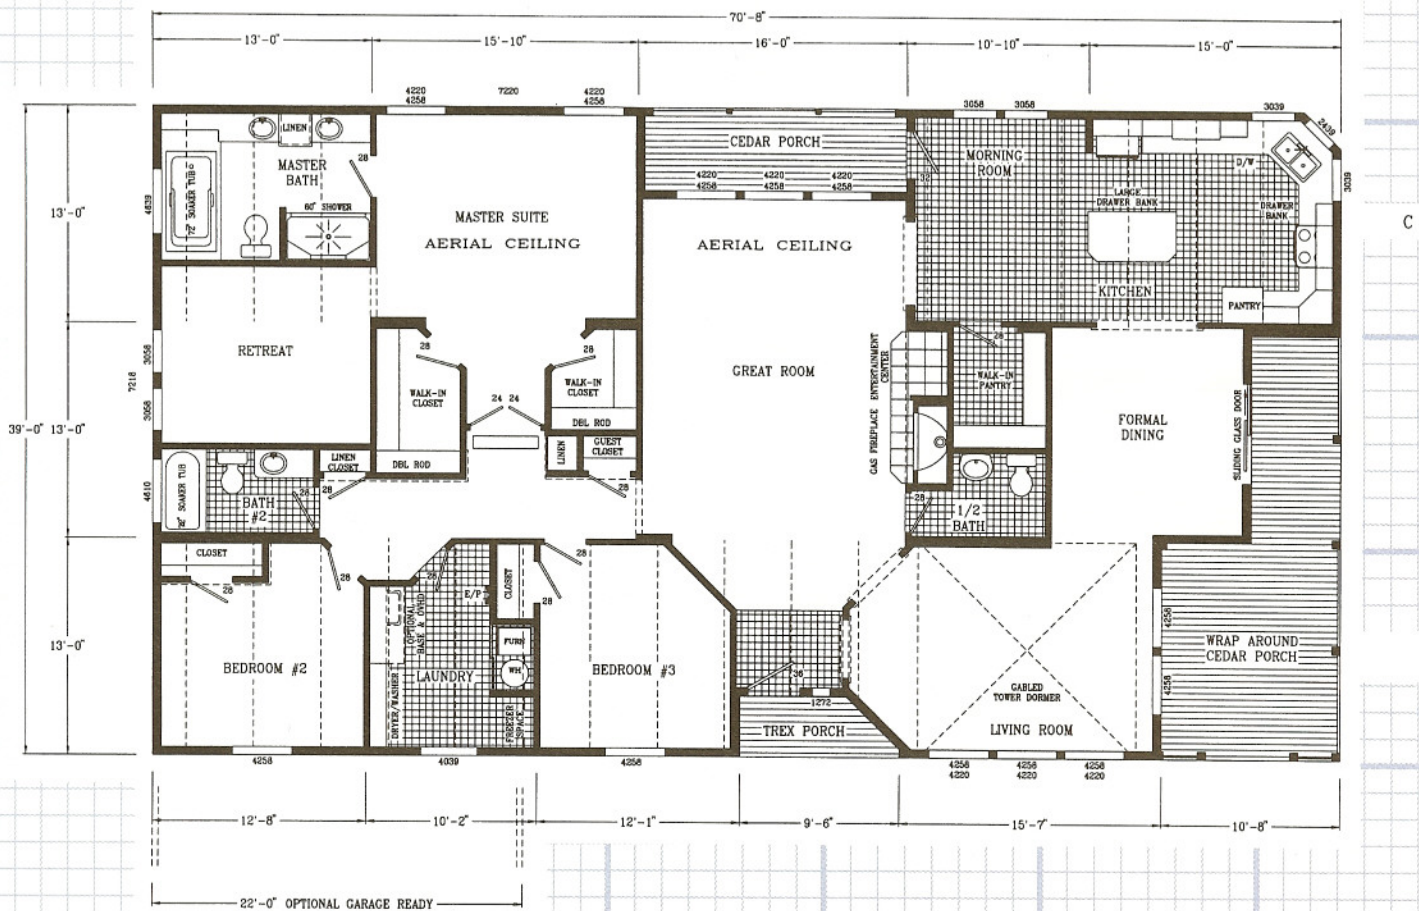

We Build Homes Americans
are Proud to Own

by Nashua

Super Triple Wide

*The Nashua 934 features an open and spacious floor plan with aerial ceilings
Numerous porches extend the living areas of the home*

Plan 934
Approx. 2,754 Sq. Ft.