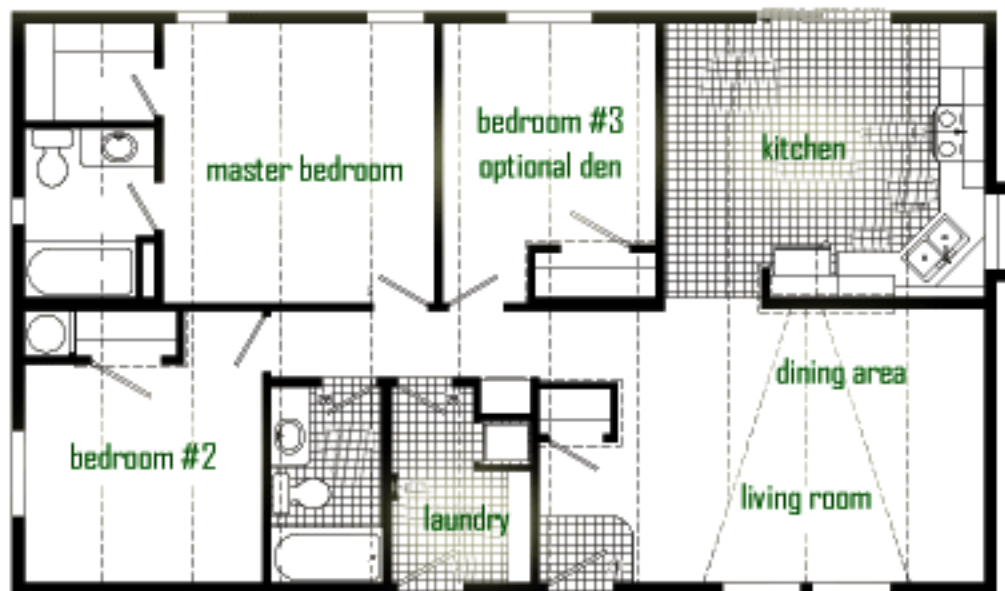

# PLAN 823 4828 3DFK APPROX. 1,144 SQ. FT

Developer Plan 823  
3 Bedrooms  
2 Bathrooms  
1,144 sq. feet  
Optional Den  
Full Laundry