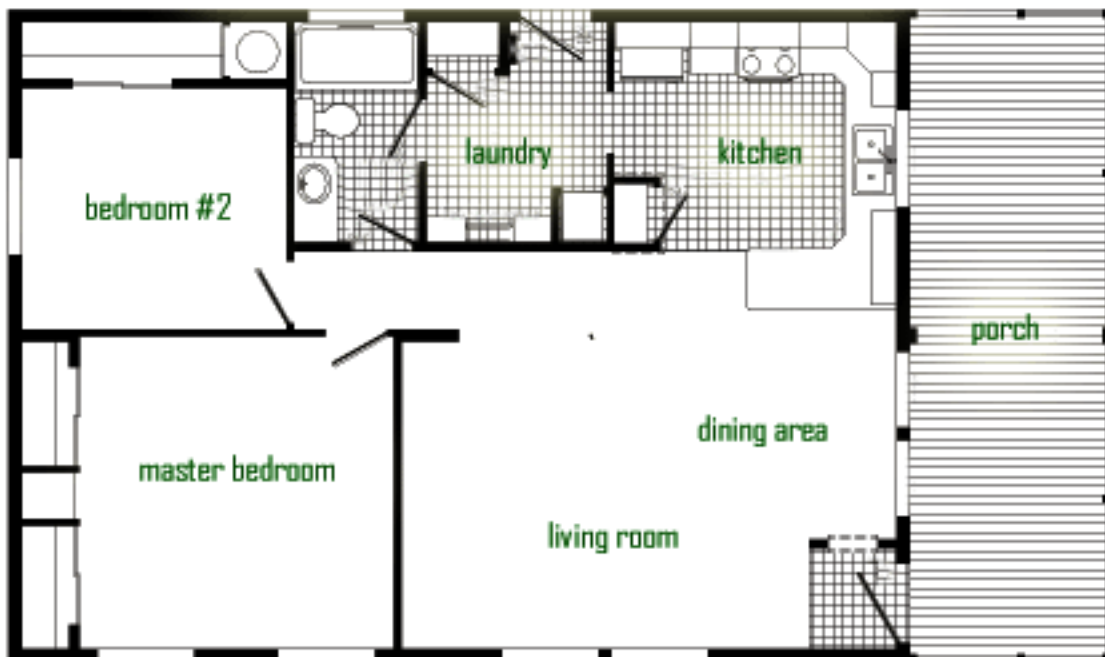

# MOUNTAIN RETREAT 215

Mountain Retreat  
Model 215  
2 Bedrooms  
1 Bathrooms  
Large Porch  
Full Laundry