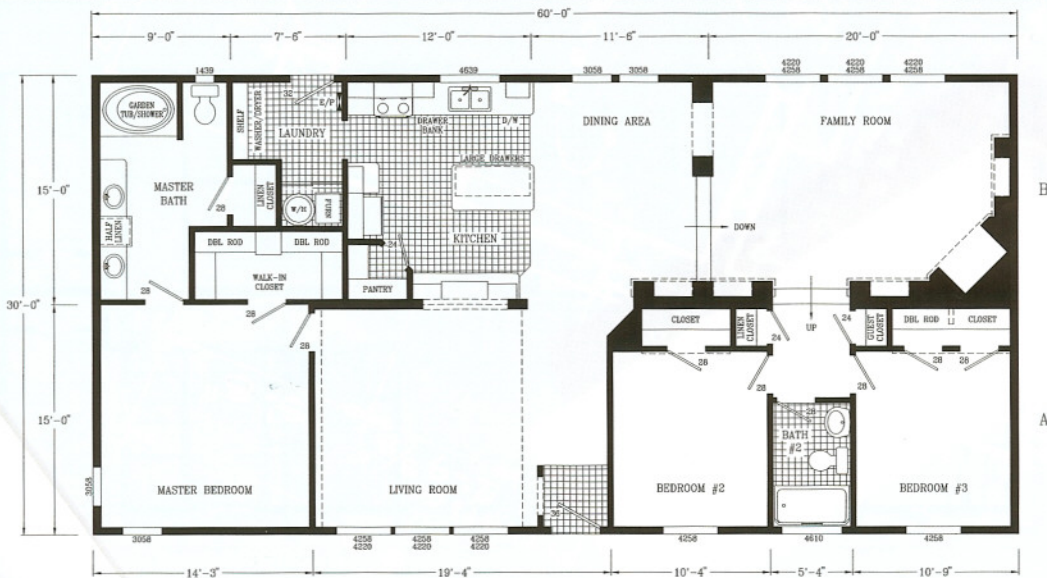

PLAN 545 6832 3FMBB APPROX. 1,920 SQ. FT.

22'-0" DORMER WITH EYEBROW

**PLAN 545 APPROX. 1,920 SQ. FT.**

PLAN 546 6432 3SFRM APPROX. 1,800 SQ. FT.

**PLAN 546 APPROX. 1,800 SQ. FT.**