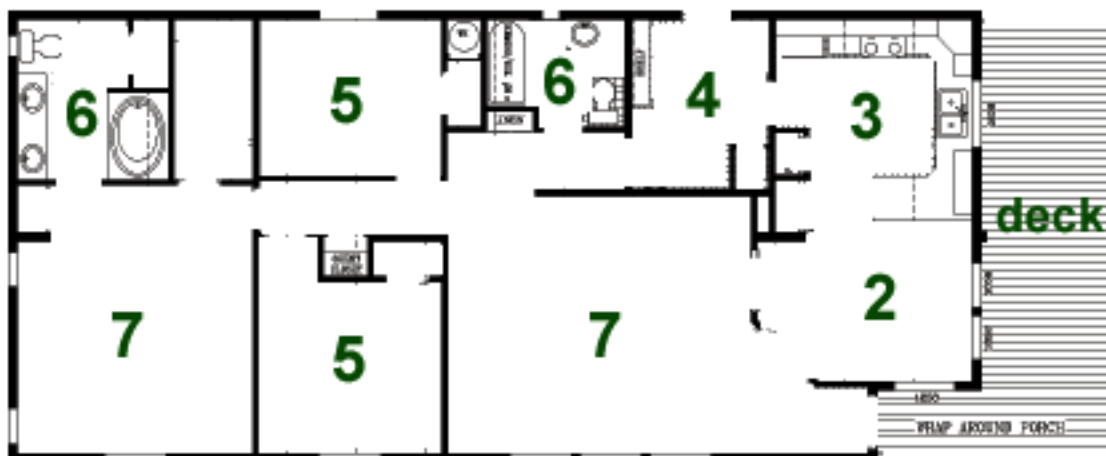

NASHUA Villa Model 407

Optional

KEY:

- | | | | |
|-----------------|-------------|--------------|--------------------|
| 1 - Living Room | 3 - Kitchen | 5 - Bedroom | 7 - Master Bedroom |
| 2 - Dining Room | 4 - Laundry | 6 - Bathroom | |

Villa Model 407

3 Bedrooms

2 Bathrooms

1,456 sq. feet

Wraparound porch

Gabled Tower Dormer in

Living Room

Full Laundry