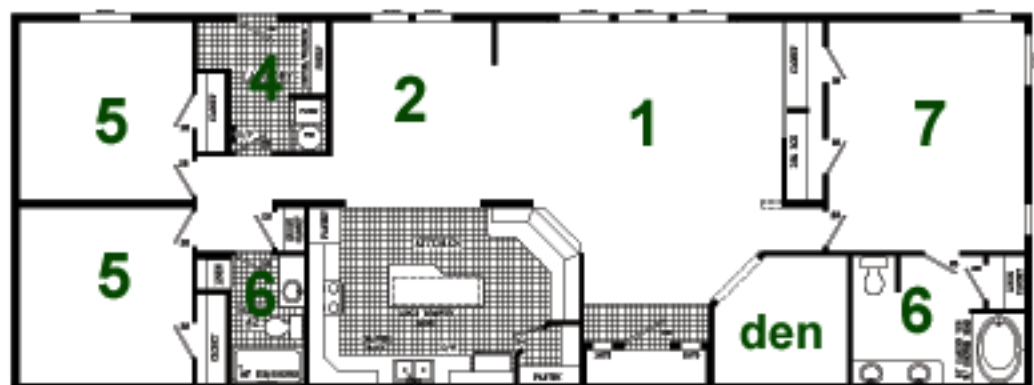

NASHUA Villa Model 430

Optional

KEY:

1 - Living Room

3 - Kitchen

5 - Bedroom

7 - Master Bedroom

2 - Dining Room

4 - Laundry

6 - Bathroom

Villa Model 430

3 Bedrooms

2 Bathrooms

1,820 sq. feet

Kitchen Island

Optional Den or 4th
bedroom